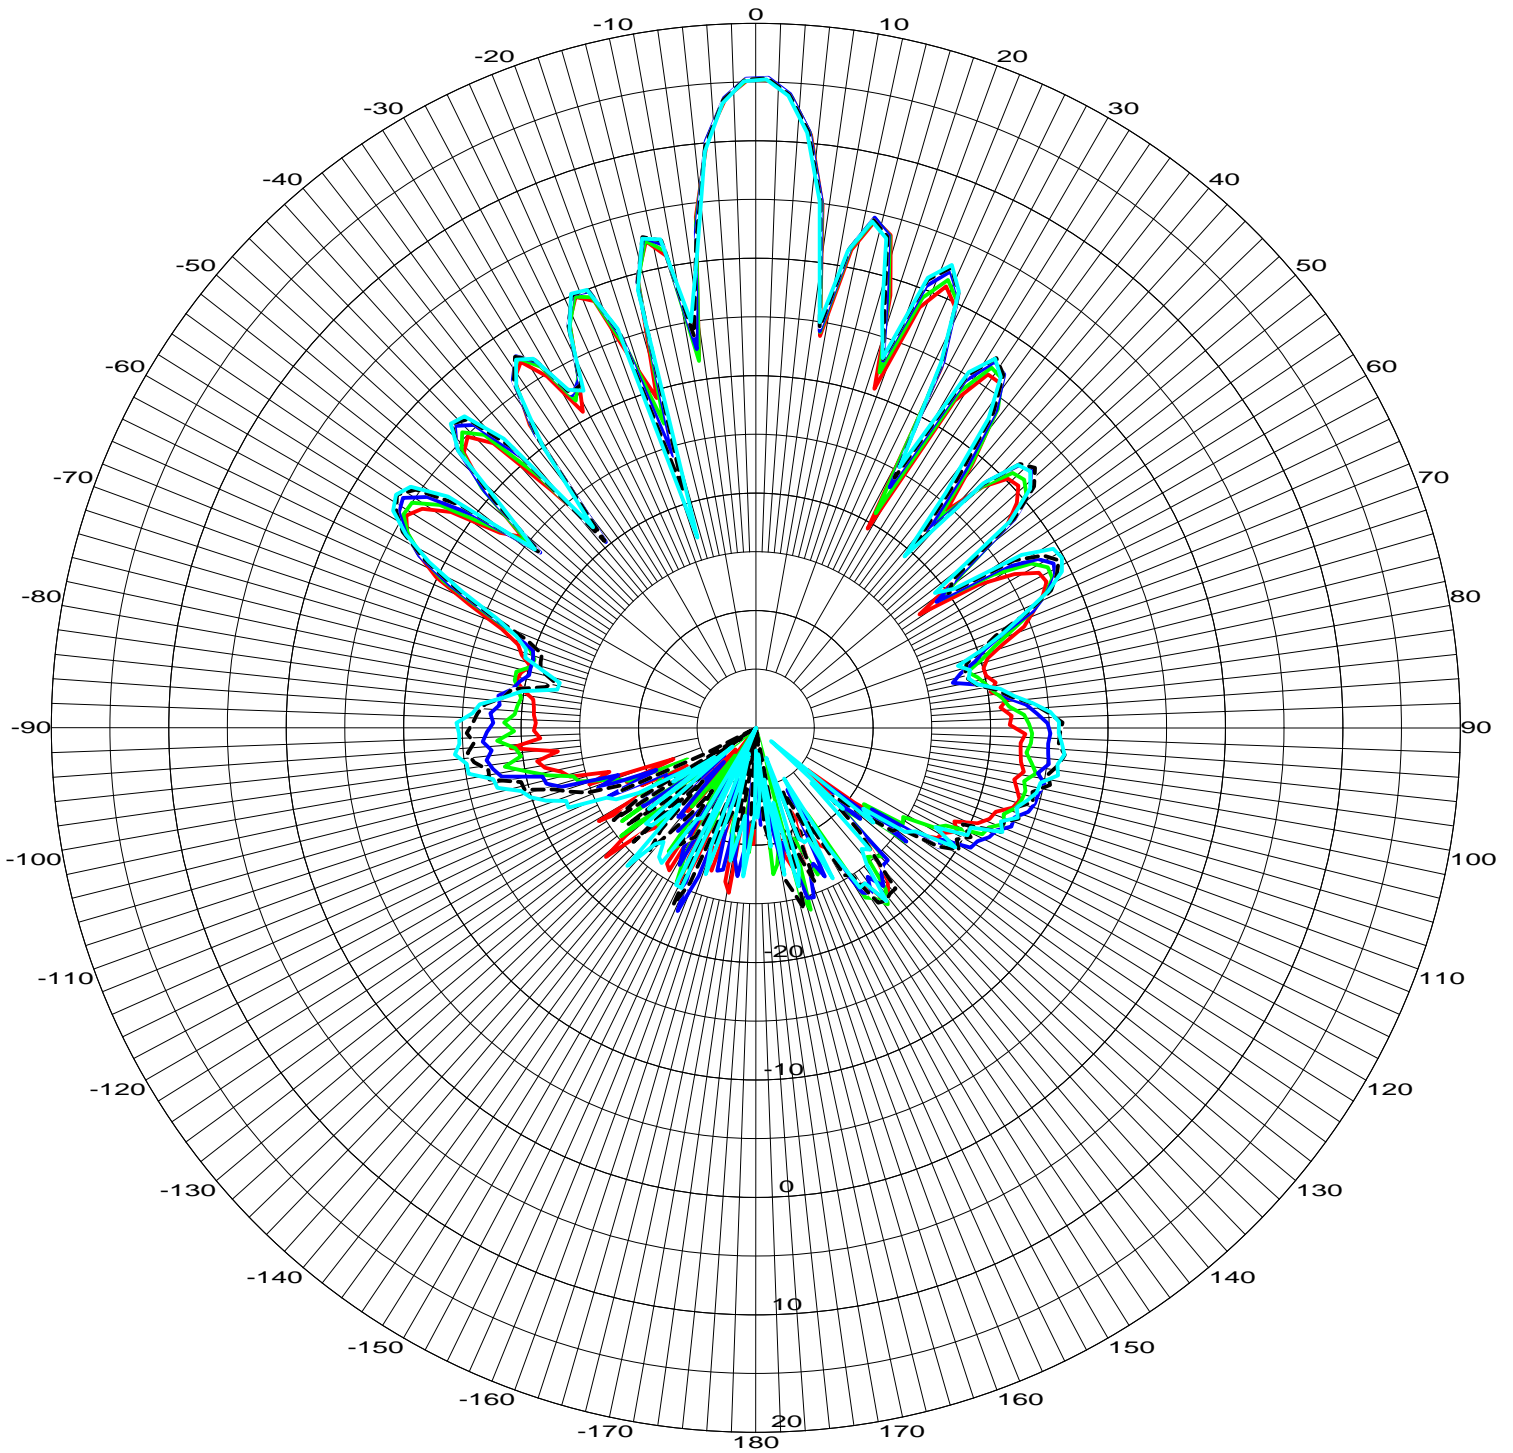

Directional Antenna  
Model 5840AA  
Elevation Pattern

Frequency List

- Freq: 5.725 GHz —
- Freq: 5.750 GHz —
- Freq: 5.775 GHz —
- Freq: 5.800 GHz - - -
- Freq: 5.825 GHz —

Telex Communications, INC.  
8601 E. Cornhusker Hwy  
Lincoln, NE 68507