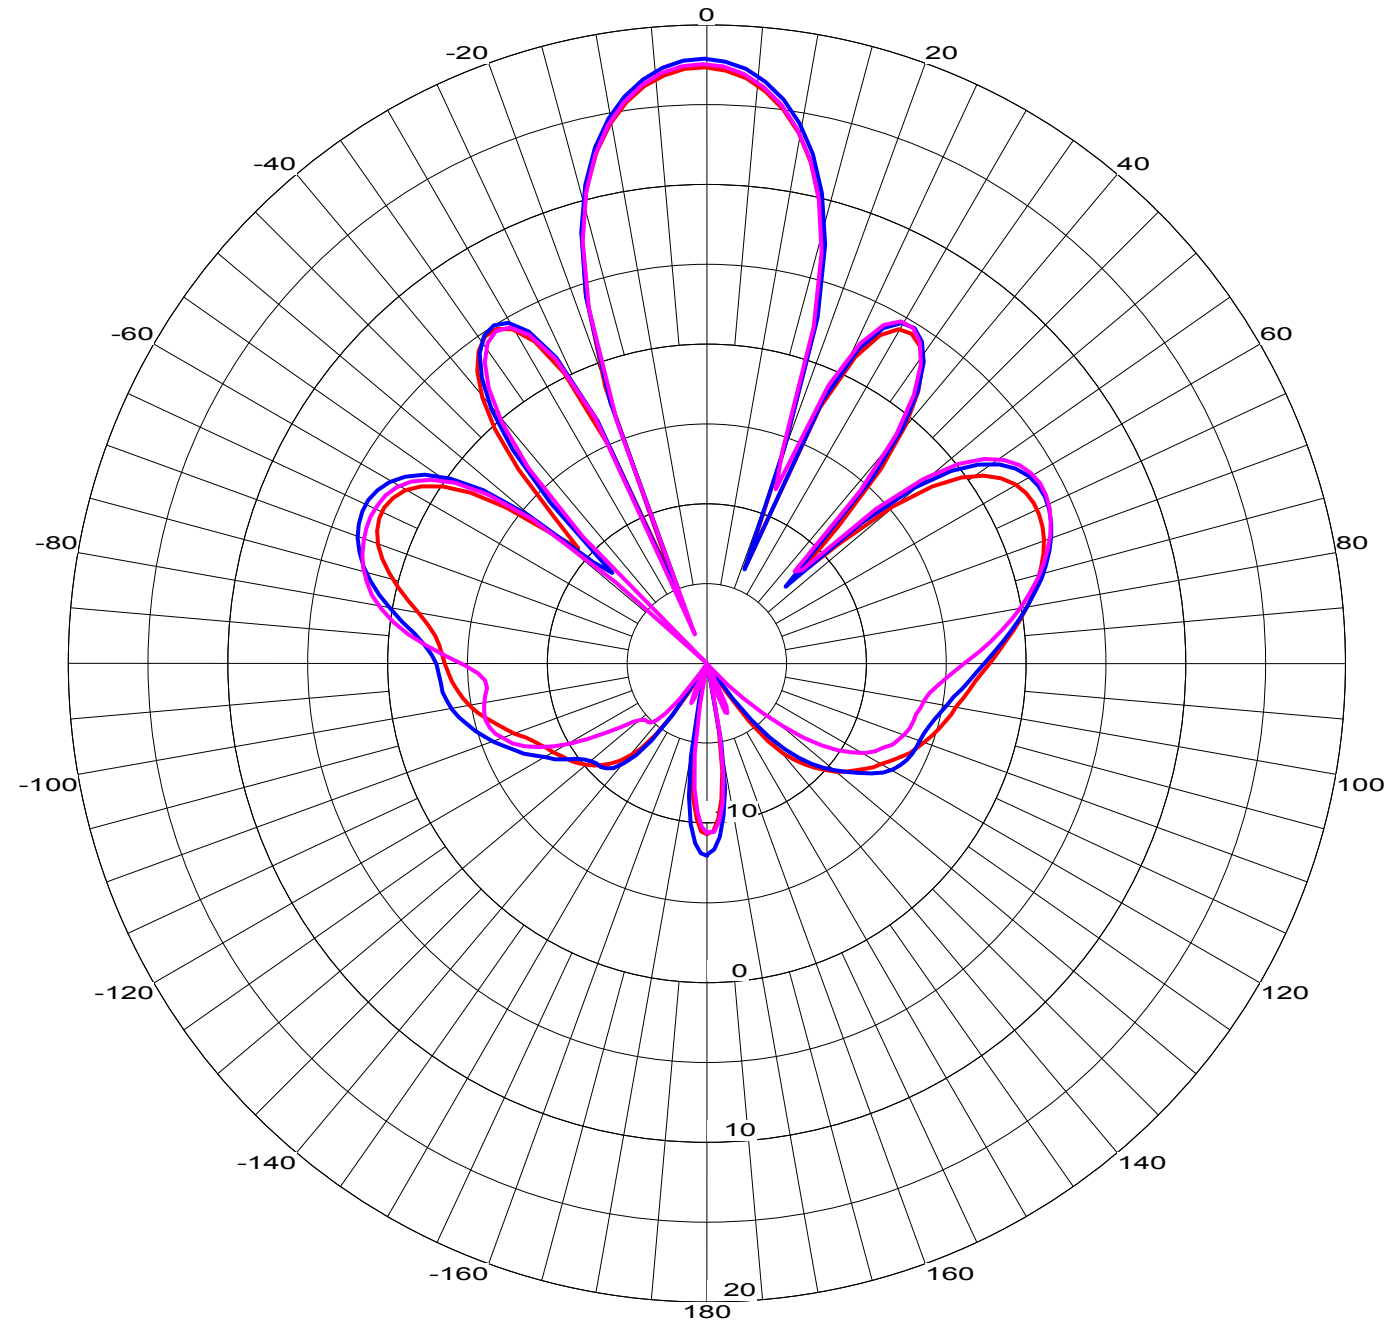

# Magnitude (dBi) vs. Azimuth (Deg)

MODEL: 2475AA  
18 dBi Patch Array

Freq: 2.400 GHz   
Freq: 2.442 GHz   
Freq: 2.484 GHz 

TELEX COMMUNICATIONS, INC.  
8601 E. CORNHUSKER HWY.  
LINCOLN, NE 68507  
PHONE: (800) 898-6723  
FAX: (402) 467-3279  
WWW.TELEX.COM/WIRELESS