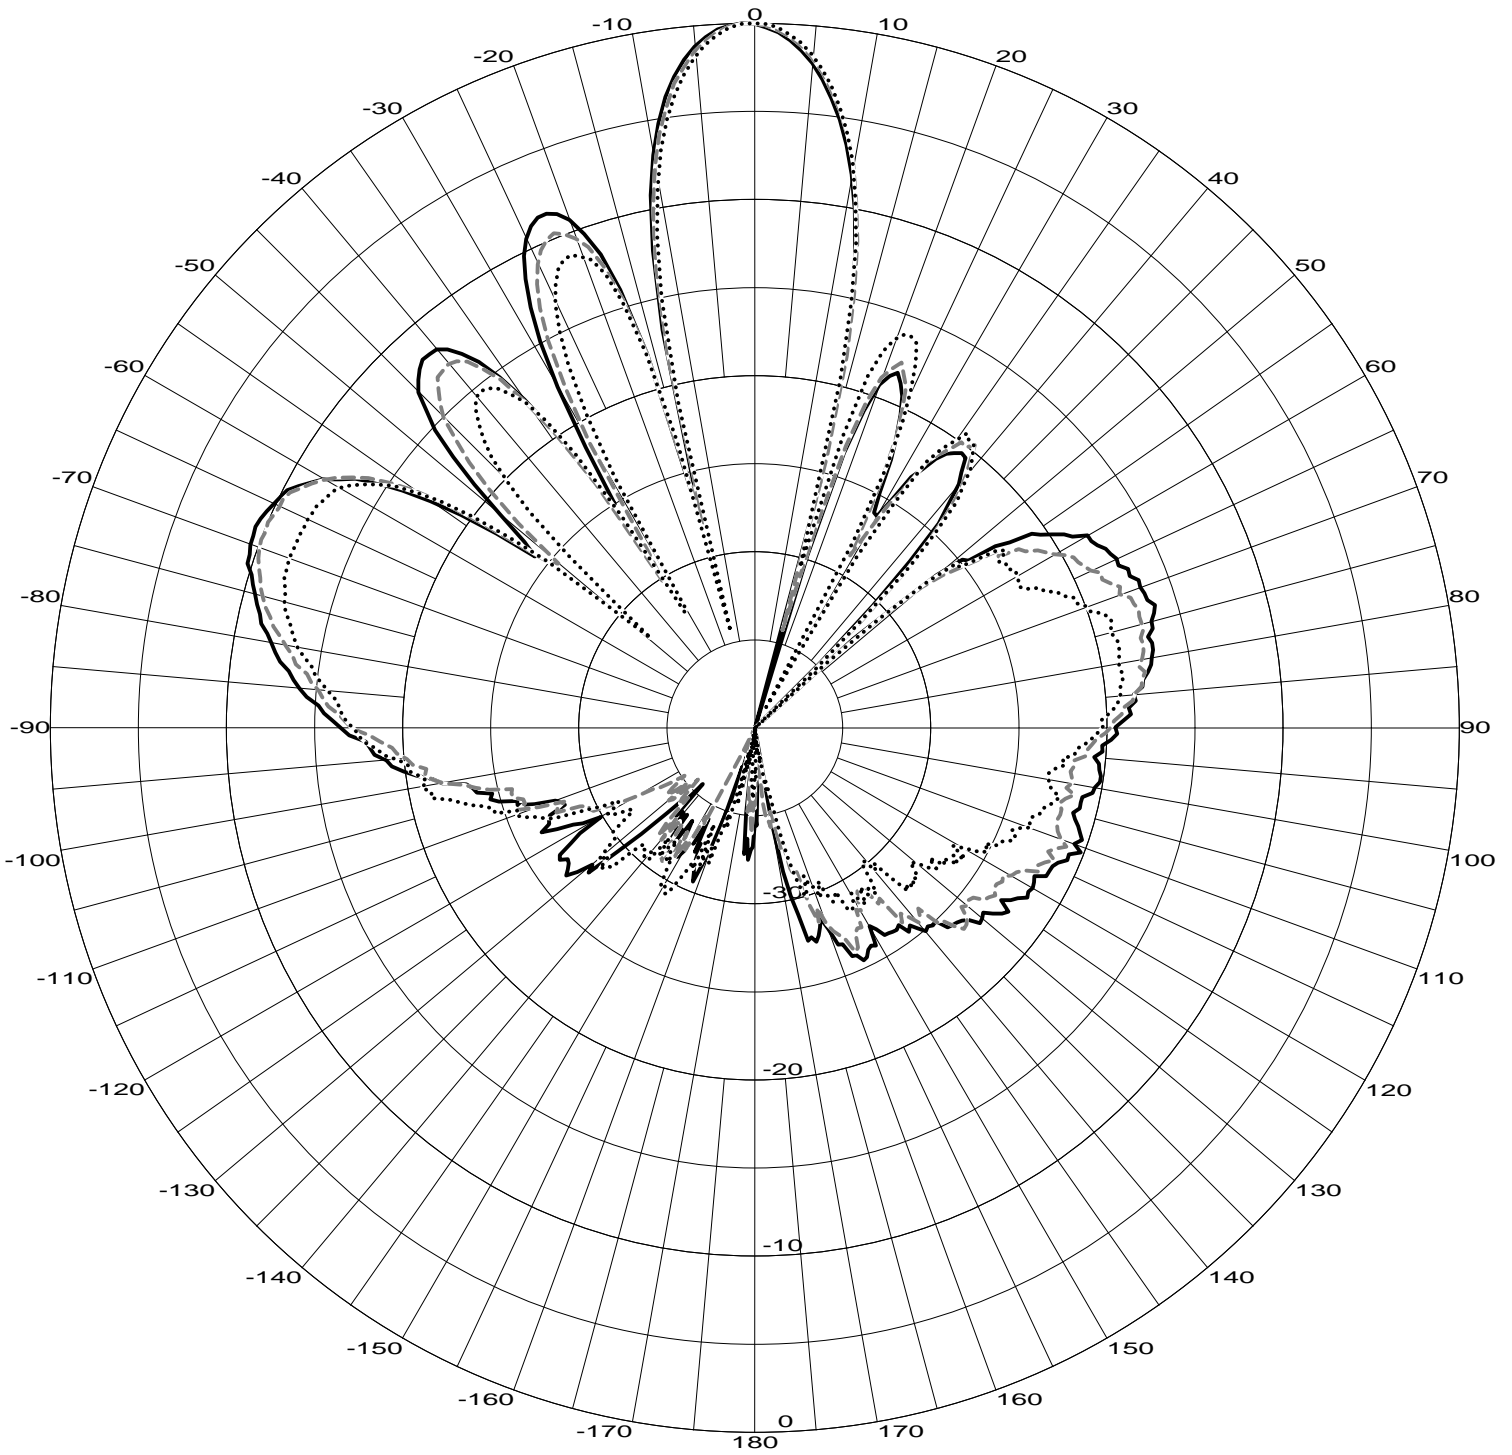

MODEL: 2443AA
12 dBi Directional Panel
Elevation Pattern

Frequency List
Freq: 2.400 GHz ———
Freq: 2.441 GHz - - - -
Freq: 2.500 GHz ······

Telex Communications, INC.
8601 E. Cornhusker Hwy
Lincoln, NE 68507