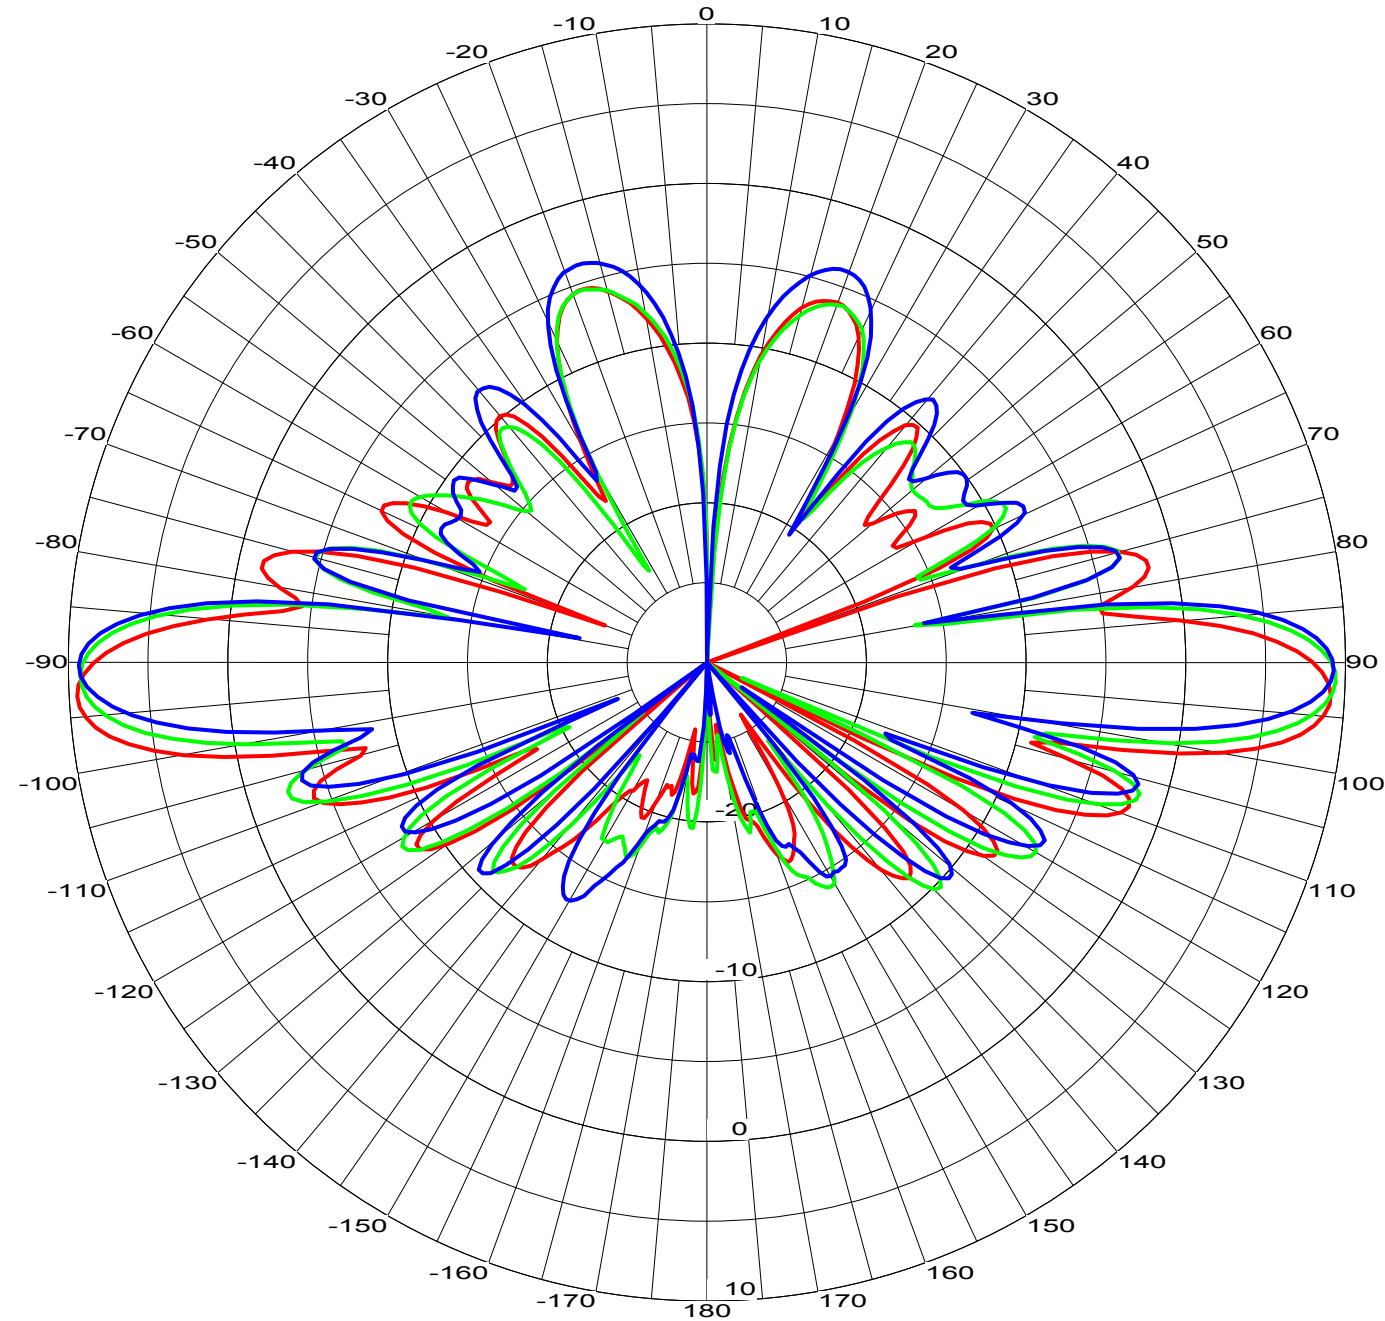

Magnitude (dBi) vs. Elevation (Deg)

MODEL: 2439AA-1
9.5 dBi OMNI

Freq: 2.400 GHz —
Freq: 2.450 GHz —
Freq: 2.500 GHz —

TELEX COMMUNICATIONS, INC.
8601 E. CORNHUSKER HWY.
LINCOLN, NE 68507
PHONE: (800) 898-6723
FAX: (402) 467-3279
WWW.TELEX.COM/WIRELESS