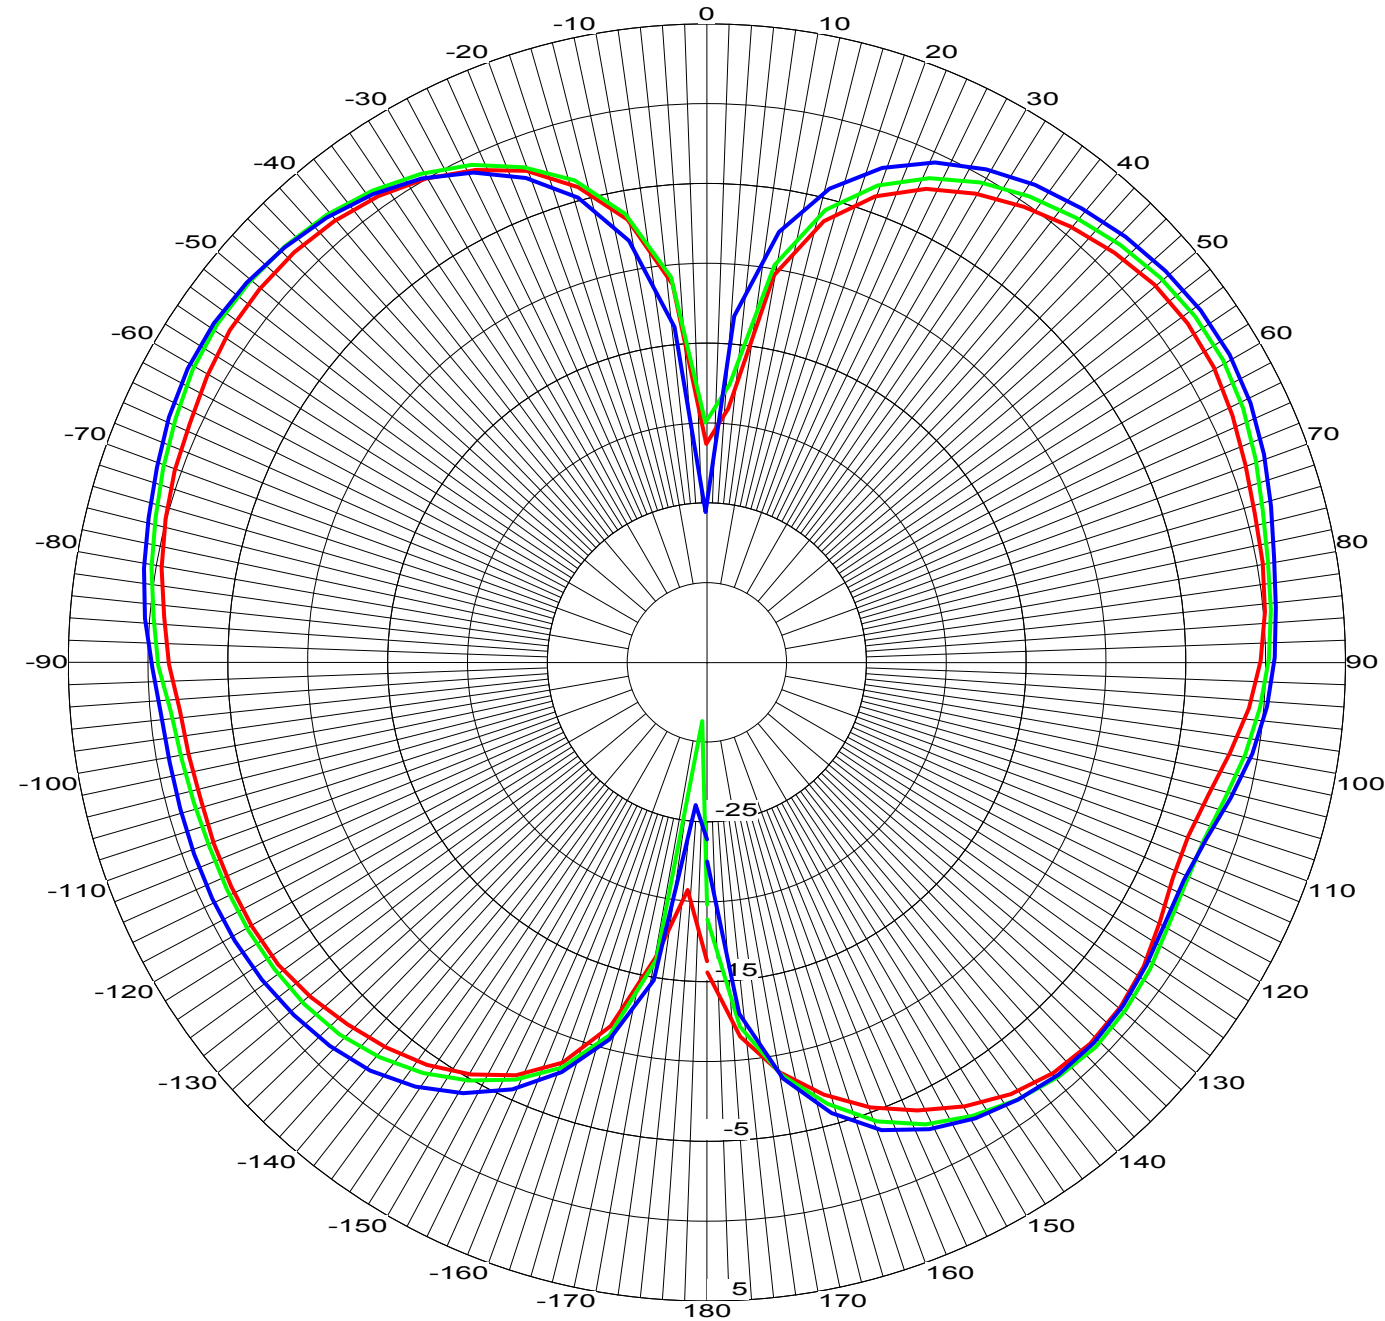

# Magnitude (dBi) vs. Elevation (Deg)

2406AA  
Ceiling Mount Diversity Omni

Freq: 2.400 GHz —  
Freq: 2.441 GHz —  
Freq: 2.483 GHz —

TELEX COMMUNICATIONS, INC.  
8601 E. CORNHUSKER HWY.  
LINCOLN, NE 68507  
PHONE: (800) 898-6723  
FAX: (402) 467-3279  
WWW.TELEX.COM/WIRELESS