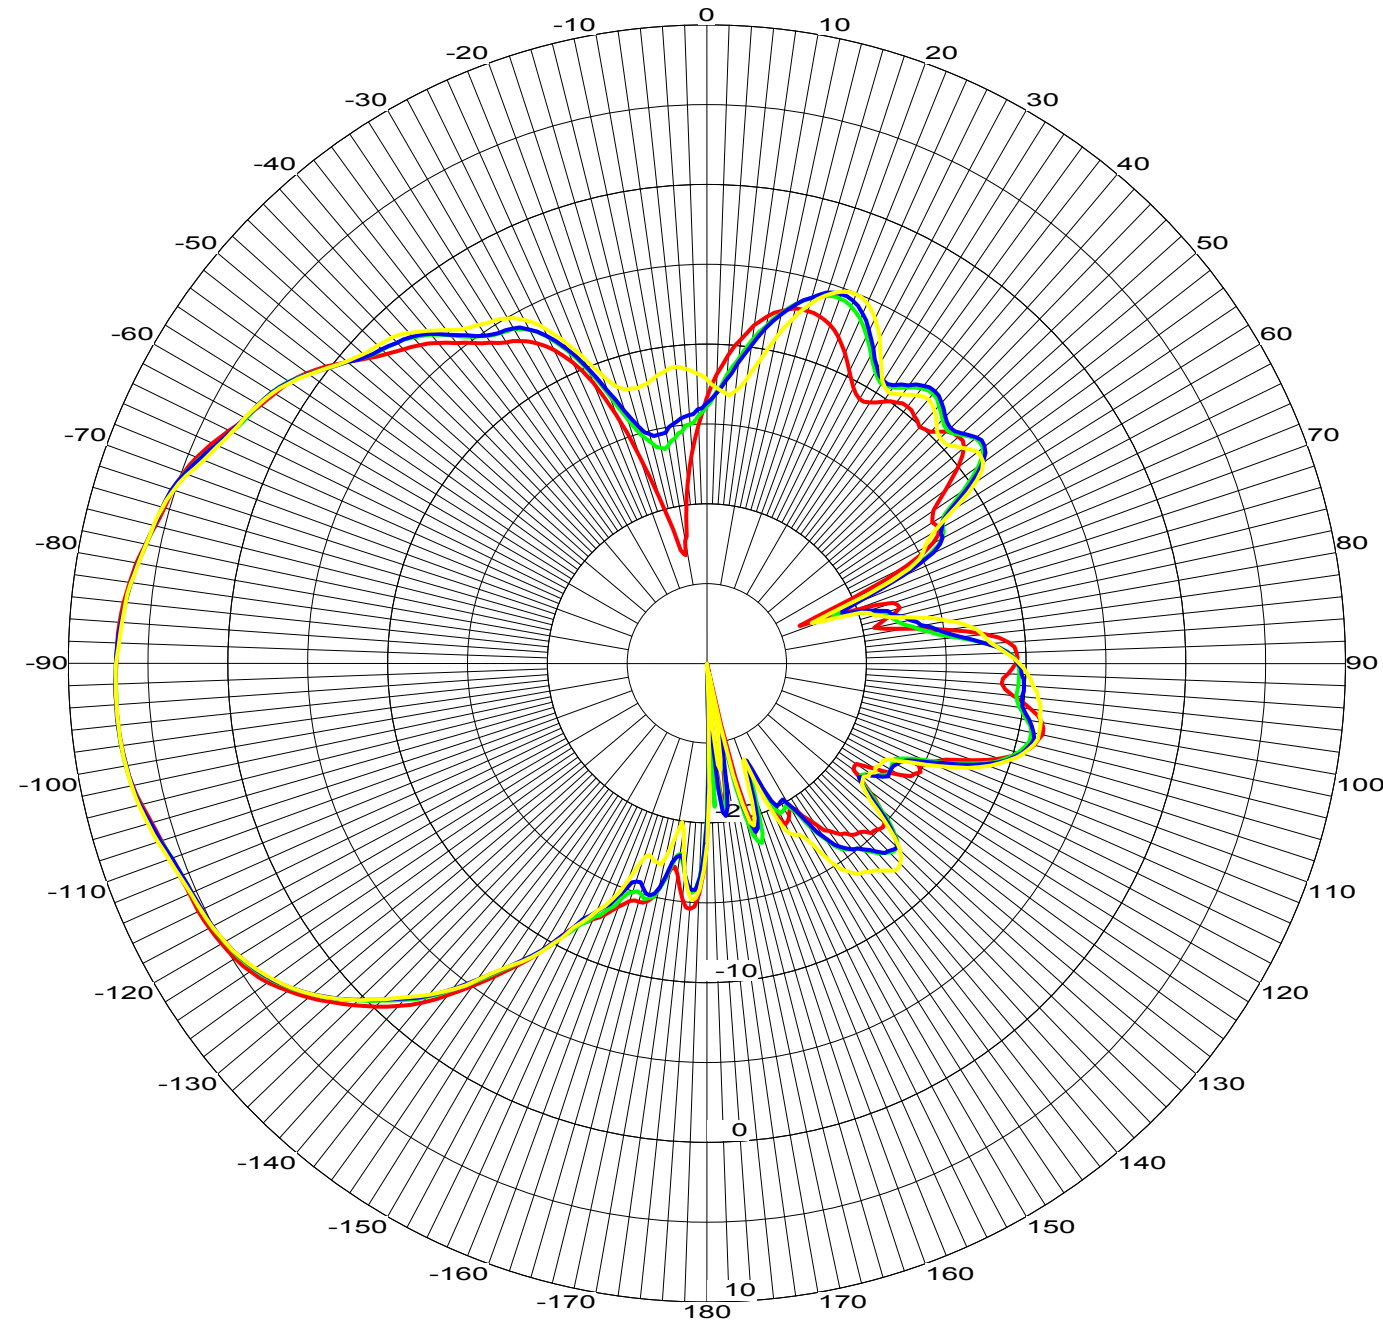

Magnitude (dBi) vs. Elevation (Deg)

2404AA
Wall Mount Diversity Patch

Freq: 2.400 GHz —
Freq: 2.442 GHz —
Freq: 2.450 GHz —
Freq: 2.484 GHz —

TELEX COMMUNICATIONS, INC.
8601 E. CORNHUSKER HWY.
LINCOLN, NE 68507
PHONE: (800) 898-6723
FAX: (402) 467-3279
WWW.TELEX.COM/WIRELESS