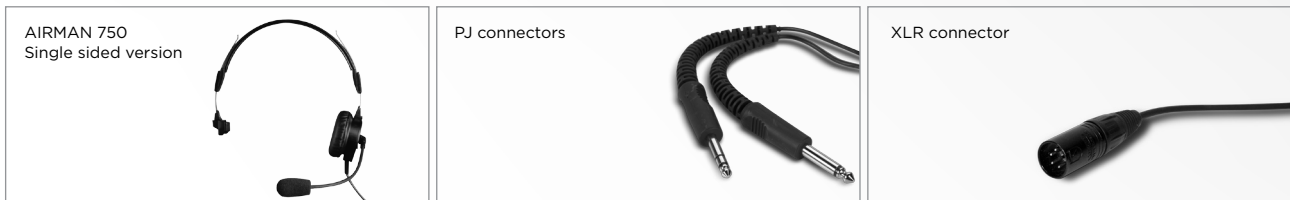

SPECIFICATIONS

Receivers

- Type: Dynamic
- Impedance: 150 - 600 Ω
- Frequency Response: 100 - 3,000 Hz
- Sensitivity: 90 dB SPL/mW @ 1KHz

Gross Weight

- Single sided version: 65 g (2.3 oz)
- Double sided version: 91 g (3.2 oz)

Microphone and Amplifier

- Type: Noise-cancelling electret
- Matching Impedance: 50 - 600 Ω
- Frequency Response: 300 - 5,000 Hz
- Sensitivity: -51 +/- 3 dB re: 1 V/ubar
  (at 1 kHz, 12 Vdc, 470 Ω DC/150 Ω AC load)
- Operating Voltage: 8-16 Vdc (TSO load)

Cord Length

- 1.7 m - 2.4 m (5.5 ft - 8 ft)

Plug Type

- Microphone: Molded, PJ-068 equivalent
- Receiver: Molded PJ-055 equivalent
- Microphone & Receiver: XLR-5-12C
- Microphone & Receiver: XLR-4-11C

Color

- Black

Certification

- FAA TSO C57a + C58a

MODEL	IMPEDANCE	CONNECTORS	ITEM NO.	SAP NO.
AIRMAN 750 Double sided	150 ohms	PJ-068 & PJ-055	64300-200	F.01U.118.067
AIRMAN 750 Double sided	600 ohms	XLR-5-12C	64300-210	F.01U.118.069
AIRMAN 750 Double sided	150 ohms	XLR-5-12C	64300-205	F.01U.118.068
AIRMAN 750 Double sided, dual Headband, 7' (2.1 m) cord	150 ohms	XLR-5-12C	64300-208	F.01U.145.321
AIRMAN 750 Double sided	600 ohms	PJ-068 & PJ-055	64300-212	F.01U.127.249
AIRMAN 750 Double sided, 8' (2.4 m) cord	150 ohms	PJ-068	64300-218	F.01U.145.325
AIRMAN 750 Double sided	150 ohms	XLR-4-11C	64300-219	F.01U.118.070
AIRMAN 750 Single sided	300 ohms	PJ-068 & PJ-055	64300-300	F.01U.118.071

ACCESSORIES

MODEL	ITEM NO.	SAP NO.
Ear cushions set for AIRMAN 750 (2 pcs)	800456005	F.01U.118.425
Windscreen for AIRMAN 750	800456001	F.01U.118.421
Carrying case	702126-000	F.01U.152.568

Bosch Sicherheitssysteme GmbH

Robert-Bosch-Ring 5
85630 Grasbrunn, Germany

Contact & Visitor Address:

EVI Audio GmbH

Martina Hirtreiter
Sachsenring 60
94315 Straubing, Germany
Phone +49 (0) 9421 706 569 - Fax +49 (0) 9421 706 287
martina.hirtreiter@de.bosch.com